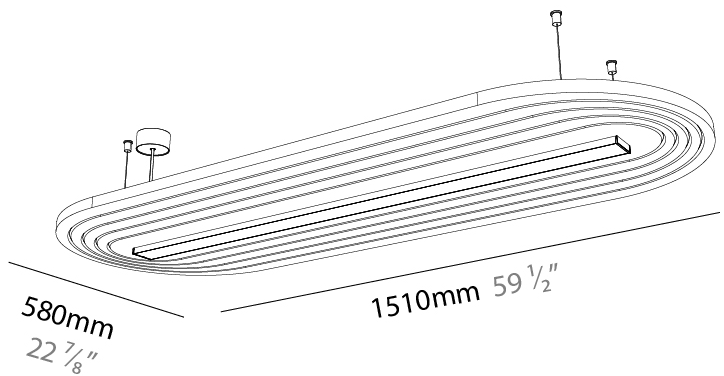

Diffuser: [PMMA - Opal / Clear / Microprism / Clear Microprism / Wallwash Double Asymmetric / Glare Control / Black Raster / Black Raster / Wallwash Left / Wallwash Right](#)

Fixture Finish: [SSR / BKV / CWI / CRY / HAB / UFT / ITA / RUA / FTG / MYG / LOD / PUS / FRO / FUP / KIA / POP / BLS / SPG / MEY / GOH / CHC / COM / ABZ / JAG / OBR / MOS / ROR](#)

Holder Finish: [SSR / BKV / CWI / CRY / HAB / LAG / UFT / ITA / RUA / RUR / MIC / FTG / MYG / TWT / LOD / PUS / FRO / FUP / KIA / POP / BLS / SPG / MEY / GOH / GUM / CHC / COM / ABZ / JAG](#)

Accent Finish: [OPL / MPM / CMP / BKR / WHR / GCL / WWR / WWL / WDA](#)

Acoustic Finish: [SFW / CYW / SEE / SYN / MTS / PMB / TTN / CYB / STO / DPE / BES / SHB / ARE / ANE / VRD / CRF](#)

Fixture Material: [Acoustic / Aluminum / PMMA](#)

Primary Material: [Acoustic](#)

Cable Details: [2000mm/78 3/4" or 6000mm/236 1/4" Cable, - Transparent](#)

ELECTRICAL

Lamp Type: LED
Input Wattage (W): 25.8
Total Output Wattage (W): 23.6
Dimming: [Non-dimming / DALI Dimming / MATTER Dimming](#)
Driver Included: No
Driver Location: Remote
Driver Class: Class 2
Input Voltage (V): 120 - 277
Upon Request: [0 - 10V Dimming / Phase Dimming](#)

LED

Color Temperature (°K): [2700 / 3000 / 3500 / 4000](#)
Max. Delivered Lumen (lm): Max 3694
Nominal Lumen (lm): Max 4280
CRI: >90 CRI
Lamp Life (hrs): 50000

OPTICAL

RATINGS AND CERTIFICATIONS

Certified By: Certified for North American Standards
IP rating: IP20